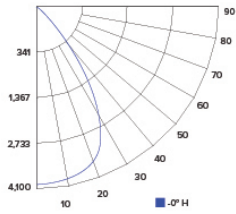

PHOTOMETRIC REPORT

Product #: E610L6030H
 Wattage/Lumens: 70.3W/ 5780 Lm
 Luminaire LPW: 82 Lm/W

CANDLE POWER SUMMARY

Degrees Vertical	0°
0	5643
5	5576
15	5032
25	4098
35	2376
45	486
55	71
65	24
75	8
85	1
90	0

Degrees Vertical	0°
0	3312
5	3273
15	2954
25	2406
35	1394
45	285
55	42
65	14
75	5
85	0
90	0

ILLUMINANCE AT A DISTANCE

Distance to Target Plane	Footcandles Beam Center	Beam Diameter
4'	207	5.2'
6'	92.0	7.9'
8'	51.8	10.5'
10'	33.1	13.1'

ZONAL LUMEN SUMMARY

Zone	Lumens	% Luminaire
0-30°	2234.91	65.90
0-40°	3087.37	91.00
0-60°	3372.95	99.40
0-90°	3392.9	100.00

Photometric Report

6" Reflector LED Light Engine Trims

PHOTOMETRIC REPORT

Product #: E610L4035W2
 Wattage / Lumens: 36.6 W / 4110.6 lm
 Luminaire LPW: 112.3 lm/W

CANDLE POWER SUMMARY

Degress Vertical	0°
0	4018
5	3970
15	3583
25	2918
35	1691
45	346
55	50
65	17
75	6
85	0
90	0

ILLUMINANCE AT A DISTANCE

Distance to Target Plane	Center Beam Footcandles	Beam Diameter
4'	251	5.2'
6'	112	7.9'
8'	62.8	10.5'
10'	40.2	13.1'