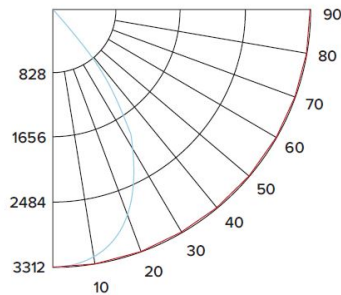

CANDLE POWER SUMMARY

Degrees Vertical	0°
0	5643
5	5576
15	5032
25	4098
35	2376
45	486
55	71
65	24
75	8
85	1
90	0

ILLUMINANCE AT A DISTANCE

Distance to Target Plane	Footcandles Beam Center	Beam Diameter
4'	353	5.2'
6'	157	7.9'
8'	88.2	10.5'
10'	56.4	13.1'

ZONAL LUMEN SUMMARY

Zone	Lumens	% Luminaire
0-30°	3807.57	65.90
0-40°	5259.9	91.00
0-60°	5746.44	99.40
0-90°	5780.42	100.00

LED Light Engine

Multiplier: 2700K (x 0.96), 3500K (x 1.04), 4000K (x 1.08), 5000K (x 1.12)

PHOTOMETRIC REPORT

Product #: E610L4030H
Wattage/Lumens: 35.6W/ 3393 Lm
Luminaire LPW: 95 Lm/W

CANDLE POWER SUMMARY

Degrees Vertical	0°
0	3312
5	3273
15	2954
25	2406
35	1394
45	285
55	42
65	14
75	5
85	0
90	0