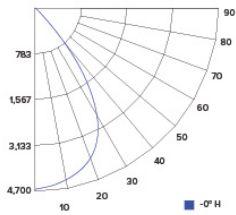

PHOTOMETRIC REPORT

Product #: E610L4030H
Wattage/Lumens: 35.6W/ 3393 Lm
Luminaire LPW: 95 Lm/W

CANDLE POWER SUMMARY

Degrees Vertical	0°
0	3312
5	3273
15	2954
25	2406
35	1394
45	285
55	42
65	14
75	5
85	0
90	0

ILLUMINANCE AT A DISTANCE

Distance to Target Plane	Center Beam Footcandles	Beam Diameter
4'	251	5.2'
6'	112	7.9'
8'	62.8	10.5'
10'	40.2	13.1'

ZONAL LUMEN SUMMARY

Zone	Lumens	%Luminaire
0-30°	2,708.8	65.9
0-40°	3,740.8	91
0-60°	4,086.4	99.4
0-90°	4,110.6	100

PHOTOMETRIC REPORT

Product #: E610L6030B
 Wattage / Lumens: 70.4W / 4791.9 lm
 Luminaire LPW: 68 lm/W

CANDLE POWER SUMMARY

Degress Vertical	0°
0	4684
5	4628
15	4177
25	3402
35	1972
45	403
55	59
65	20
75	7
85	0
90	0