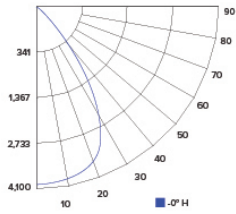

Photometric Report

6" Reflector LED Light Engine Trims

PHOTOMETRIC REPORT

Product #: E610L4035W2
Wattage / Lumens: 36.6 W / 4110.6 lm
Luminaire LPW: 112.3 lm/W

CANDLE POWER SUMMARY

Degress Vertical	0°
0	4018
5	3970
15	3583
25	2918
35	1691
45	346
55	50
65	17
75	6
85	0
90	0

ILLUMINANCE AT A DISTANCE

Distance to Target Plane	Center Beam Footcandles	Beam Diameter
4'	251	5.2'
6'	112	7.9'
8'	62.8	10.5'
10'	40.2	13.1'

ZONAL LUMEN SUMMARY

Zone	Lumens	%Luminaire
0-30°	2,708.8	65.9
0-40°	3,740.8	91
0-60°	4,086.4	99.4
0-90°	4,110.6	100