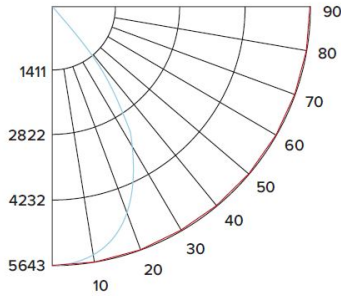

CANDLE POWER SUMMARY

Degrees Vertical	0°
0	5643
5	5576
15	5032
25	4098
35	2376
45	486
55	71
65	24
75	8
85	1
90	0

ILLUMINANCE AT A DISTANCE

Distance to Target Plane	Footcandles Beam Center	Beam Diameter
4'	353	5.2'
6'	157	7.9'
8'	88.2	10.5'
10'	56.4	13.1'