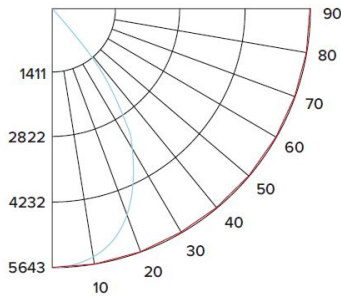

PHOTOMETRIC REPORT

Product #: E610L6030H
Wattage/Lumens: 70.3W/ 5780 Lm
Luminaire LPW: 82 Lm/W

CANDLE POWER SUMMARY

Degrees Vertical	0°
0	5643
5	5576
15	5032
25	4098
35	2376
45	486
55	71
65	24
75	8
85	1
90	0