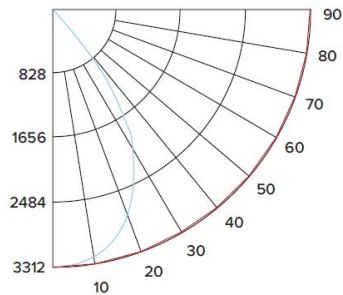

CANDLE POWER SUMMARY

Degrees Vertical	0°
0	5643
5	5576
15	5032
25	4098
35	2376
45	486
55	71
65	24
75	8
85	1
90	0

ILLUMINANCE AT A DISTANCE

Distance to Target Plane	Footcandles Beam Center	Beam Diameter
4'	353	5.2'
6'	157	7.9'
8'	88.2	10.5'
10'	56.4	13.1'

ZONAL LUMEN SUMMARY

Zone	Lumens	% Luminaire
0-30°	3807.57	65.90
0-40°	5259.9	91.00
0-60°	5746.44	99.40
0-90°	5780.42	100.00

LED Light Engine

Multiplier: 2700K (x 0.96), 3500K (x 1.04), 4000K (x 1.08), 5000K (x 1.12)

PHOTOMETRIC REPORT

Product #: E610L4030H
Wattage/Lumens: 35.6W/ 3393 Lm
Luminaire LPW: 95 Lm/W

CANDLE POWER SUMMARY

Degrees Vertical	0°
0	3312
5	3273
15	2954
25	2406
35	1394
45	285
55	42
65	14
75	5
85	0
90	0