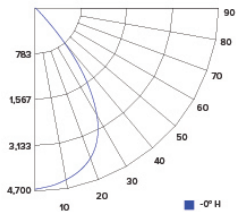

PHOTOMETRIC REPORT

Product #: E610L4030H
Wattage/Lumens: 35.6W/ 3393 Lm
Luminaire LPW: 95 Lm/W

CANDLE POWER SUMMARY

Degrees Vertical	0°
0	3312
5	3273
15	2954
25	2406
35	1394
45	285
55	42
65	14
75	5
85	0
90	0

ILLUMINANCE AT A DISTANCE

Distance to Target Plane	Center Beam Footcandles	Beam Diameter
4'	251	5.2'
6'	112	7.9'
8'	62.8	10.5'
10'	40.2	13.1'

ZONAL LUMEN SUMMARY

Zone	Lumens	%Luminaire
0-30°	2,708.8	65.9
0-40°	3,740.8	91
0-60°	4,086.4	99.4
0-90°	4,110.6	100

PHOTOMETRIC REPORT

Product #: E610L6030B
 Wattage / Lumens: 70.4W / 4791.9 lm
 Luminaire LPW: 68 lm/W

CANDLE POWER SUMMARY

Degress Vertical	0°
0	4684
5	4628
15	4177
25	3402
35	1972
45	403
55	59
65	20
75	7
85	0
90	0