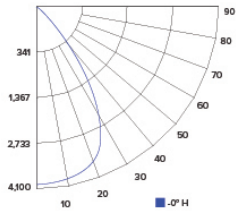

Photometric Report

6" Reflector LED Light Engine Trims

PHOTOMETRIC REPORT

Product #: E610L4035W2
Wattage / Lumens: 36.6 W / 4110.6 lm
Luminaire LPW: 112.3 lm/W

CANDLE POWER SUMMARY

Degress Vertical	0°
0	4018
5	3970
15	3583
25	2918
35	1691
45	346
55	50
65	17
75	6
85	0
90	0

ILLUMINANCE AT A DISTANCE

Distance to Target Plane	Center Beam Footcandles	Beam Diameter
4'	251	5.2'
6'	112	7.9'
8'	62.8	10.5'
10'	40.2	13.1'

ZONAL LUMEN SUMMARY

Zone	Lumens	%Luminaire
0-30°	2,708.8	65.9
0-40°	3,740.8	91
0-60°	4,086.4	99.4
0-90°	4,110.6	100