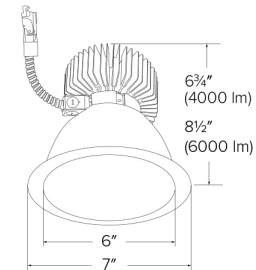

Dimensions