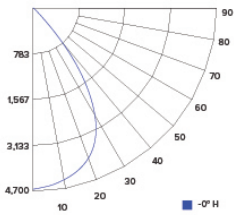

PHOTOMETRIC REPORT

Product #: E610L6030H
Wattage/Lumens: 70.3W/ 5780 Lm
Luminaire LPW: 82 Lm/W

CANDLE POWER SUMMARY

Degrees Vertical	0°
0	5643
5	5576
15	5032
25	4098
35	2376
45	486
55	71
65	24
75	8
85	1
90	0

Degrees Vertical	0°
0	3312
5	3273
15	2954
25	2406
35	1394
45	285
55	42
65	14
75	5
85	0
90	0

ILLUMINANCE AT A DISTANCE

Distance to Target Plane	Footcandles Beam Center	Beam Diameter
4'	207	5.2'
6'	92.0	7.9'
8'	51.8	10.5'
10'	33.1	13.1'

CANDLE POWER SUMMARY

Degress Vertical	0°
0	4018
5	3970
15	3583
25	2918
35	1691
45	346
55	50
65	17
75	6
85	0
90	0

ILLUMINANCE AT A DISTANCE

Distance to Target Plane	Center Beam Footcandles	Beam Diameter
4'	251	5.2'
6'	112	7.9'
8'	62.8	10.5'
10'	40.2	13.1'

ZONAL LUMEN SUMMARY

Zone	Lumens	%Luminaire
0-30°	2,708.8	65.9
0-40°	3,740.8	91
0-60°	4,086.4	99.4
0-90°	4,110.6	100

PHOTOMETRIC REPORT

Product #: E610L6030B
 Wattage / Lumens: 70.4W / 4791.9 lm
 Luminaire LPW: 68 lm/W