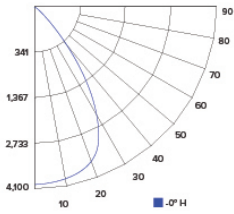

PHOTOMETRIC REPORT

Product #: E610L6030H
Wattage/Lumens: 70.3W/ 5780 Lm
Luminaire LPW: 82 Lm/W

CANDLE POWER SUMMARY

Degrees Vertical	0°
0	5643
5	5576
15	5032
25	4098
35	2376
45	486
55	71
65	24
75	8
85	1
90	0

Degrees Vertical	0°
0	3312
5	3273
15	2954
25	2406
35	1394
45	285
55	42
65	14
75	5
85	0
90	0

ILLUMINANCE AT A DISTANCE

Distance to Target Plane	Footcandles Beam Center	Beam Diameter
4'	207	5.2'
6'	92.0	7.9'
8'	51.8	10.5'
10'	33.1	13.1'

ZONAL LUMEN SUMMARY

Zone	Lumens	% Luminaire
0-30°	2234.91	65.90
0-40°	3087.37	91.00
0-60°	3372.95	99.40
0-90°	3392.9	100.00

Photometric Report

6" Reflector LED Light Engine Trims

PHOTOMETRIC REPORT

Product #: E610L4035W2
 Wattage / Lumens: 36.6 W / 4110.6 lm
 Luminaire LPW: 112.3 lm/W

CANDLE POWER SUMMARY

Degress Vertical	0°
0	4018
5	3970
15	3583
25	2918
35	1691
45	346
55	50
65	17
75	6
85	0
90	0

ILLUMINANCE AT A DISTANCE

Distance to Target Plane	Center Beam Footcandles	Beam Diameter
4'	251	5.2'
6'	112	7.9'
8'	62.8	10.5'
10'	40.2	13.1'