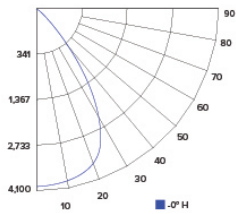

PHOTOMETRIC REPORT

Product #: E610L6030H
 Wattage/Lumens: 70.3W/ 5780 Lm
 Luminaire LPW: 82 Lm/W

CANDLE POWER SUMMARY

Degrees Vertical	0°
0	5643
5	5576
15	5032
25	4098
35	2376
45	486
55	71
65	24
75	8
85	1
90	0

Degrees Vertical	0°
0	3312
5	3273
15	2954
25	2406
35	1394
45	285
55	42
65	14
75	5
85	0
90	0

ILLUMINANCE AT A DISTANCE

Distance to Target Plane	Footcandles Beam Center	Beam Diameter
4'	207	5.2'
6'	92.0	7.9'
8'	51.8	10.5'
10'	33.1	13.1'

ZONAL LUMEN SUMMARY

Zone	Lumens	% Luminaire
0-30°	2234.91	65.90
0-40°	3087.37	91.00
0-60°	3372.95	99.40
0-90°	3392.9	100.00

Photometric Report

6" Reflector LED Light Engine Trims

PHOTOMETRIC REPORT

Product #: E610L4035W2
 Wattage / Lumens: 36.6 W / 4110.6 lm
 Luminaire LPW: 112.3 lm/W

CANDLE POWER SUMMARY

Degress Vertical	0°
0	4018
5	3970
15	3583
25	2918
35	1691
45	346
55	50
65	17
75	6
85	0
90	0

ILLUMINANCE AT A DISTANCE

Distance to Target Plane	Center Beam Footcandles	Beam Diameter
4'	251	5.2'
6'	112	7.9'
8'	62.8	10.5'
10'	40.2	13.1'