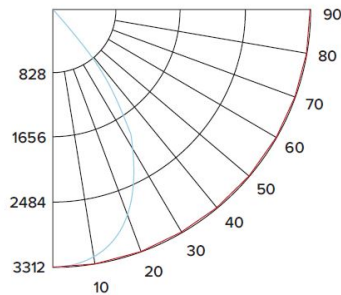

PHOTOMETRIC REPORT

Product #: E610L4030H
Wattage/Lumens: 35.6W/ 3393 Lm
Luminaire LPW: 95 Lm/W

CANDLE POWER SUMMARY

Degrees Vertical	0°
0	3312
5	3273
15	2954
25	2406
35	1394
45	285
55	42
65	14
75	5
85	0
90	0

ILLUMINANCE AT A DISTANCE

Distance to Target Plane	Footcandles Beam Center	Beam Diameter
4'	207	5.2'
6'	92.0	7.9'
8'	51.8	10.5'
10'	33.1	13.1'

ZONAL LUMEN SUMMARY

Zone	Lumens	% Luminaire
0-30°	2234.91	65.90
0-40°	3087.37	91.00
0-60°	3372.95	99.40
0-90°	3392.9	100.00