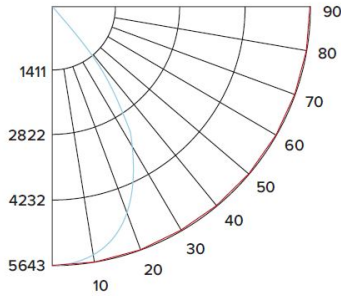

PHOTOMETRIC REPORT

Product #: E610L6030H
 Wattage/Lumens: 70.3W/ 5780 Lm
 Luminaire LPW: 82 Lm/W

CANDLE POWER SUMMARY

Degrees Vertical	0°
0	5643
5	5576
15	5032
25	4098
35	2376
45	486
55	71
65	24
75	8
85	1
90	0