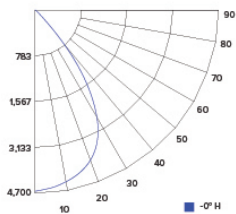

Degrees Vertical	0°
0	3312
5	3273
15	2954
25	2406
35	1394
45	285
55	42
65	14
75	5
85	0
90	0

ILLUMINANCE AT A DISTANCE

Distance to Target Plane	Footcandles Beam Center	Beam Diameter
4'	207	5.2'
6'	92.0	7.9'
8'	51.8	10.5'
10'	33.1	13.1'

CANDLE POWER SUMMARY

Degress Vertical	0°
0	4018
5	3970
15	3583
25	2918
35	1691
45	346
55	50
65	17
75	6
85	0
90	0

ILLUMINANCE AT A DISTANCE

Distance to Target Plane	Center Beam Footcandles	Beam Diameter
4'	251	5.2'
6'	112	7.9'
8'	62.8	10.5'
10'	40.2	13.1'

ZONAL LUMEN SUMMARY

Zone	Lumens	%Luminaire
0-30°	2,708.8	65.9
0-40°	3,740.8	91
0-60°	4,086.4	99.4
0-90°	4,110.6	100

PHOTOMETRIC REPORT

Product #: E610L6030B
 Wattage / Lumens: 70.4W / 4791.9 lm
 Luminaire LPW: 68 lm/W