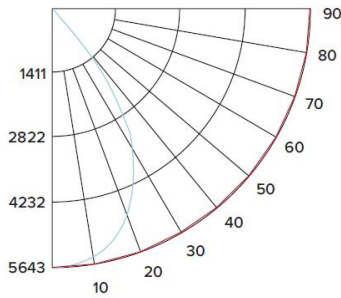

PHOTOMETRIC REPORT

Product #: E610L6030H
 Wattage/Lumens: 70.3W/ 5780 Lm
 Luminaire LPW: 82 Lm/W

CANDLE POWER SUMMARY

Degrees Vertical	0°
0	5643
5	5576
15	5032
25	4098
35	2376
45	486
55	71
65	24
75	8
85	1
90	0