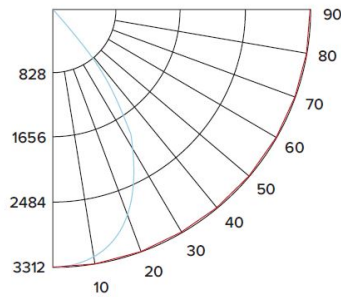

PHOTOMETRIC REPORT

Product #: E610L4030H
Wattage/Lumens: 35.6W/ 3393 Lm
Luminaire LPW: 95 Lm/W

CANDLE POWER SUMMARY

Degrees Vertical	0°
0	3312
5	3273
15	2954
25	2406
35	1394
45	285
55	42
65	14
75	5
85	0
90	0

ILLUMINANCE AT A DISTANCE

Distance to Target Plane	Footcandles Beam Center	Beam Diameter
4'	207	5.2'
6'	92.0	7.9'
8'	51.8	10.5'
10'	33.1	13.1'

ZONAL LUMEN SUMMARY

Zone	Lumens	% Luminaire
0-30°	2234.91	65.90
0-40°	3087.37	91.00
0-60°	3372.95	99.40
0-90°	3392.9	100.00