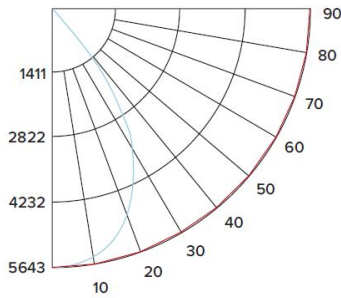

PHOTOMETRIC REPORT

Product #: E610L6030H
Wattage/Lumens: 70.3W/ 5780 Lm
Luminaire LPW: 82 Lm/W

CANDLE POWER SUMMARY

Degrees Vertical	0°
0	5643
5	5576
15	5032
25	4098
35	2376
45	486
55	71
65	24
75	8
85	1
90	0