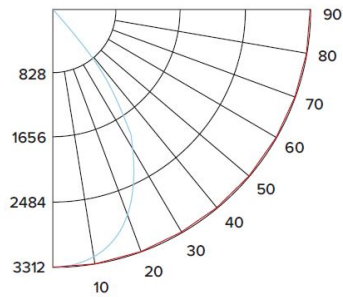

CANDLE POWER SUMMARY

Degrees Vertical	0°
0	5643
5	5576
15	5032
25	4098
35	2376
45	486
55	71
65	24
75	8
85	1
90	0

ILLUMINANCE AT A DISTANCE

Distance to Target Plane	Footcandles Beam Center	Beam Diameter
4'	353	5.2'
6'	157	7.9'
8'	88.2	10.5'
10'	56.4	13.1'

ZONAL LUMEN SUMMARY

Zone	Lumens	% Luminaire
0-30°	3807.57	65.90
0-40°	5259.9	91.00
0-60°	5746.44	99.40
0-90°	5780.42	100.00

LED Light Engine

Multiplier: 2700K (x 0.96), 3500K (x 1.04), 4000K (x 1.08), 5000K (x 1.12)

PHOTOMETRIC REPORT

Product #: E610L4030H
Wattage/Lumens: 35.6W/ 3393 Lm
Luminaire LPW: 95 Lm/W

CANDLE POWER SUMMARY

Degrees Vertical	0°
0	3312
5	3273
15	2954
25	2406
35	1394
45	285
55	42
65	14
75	5
85	0
90	0