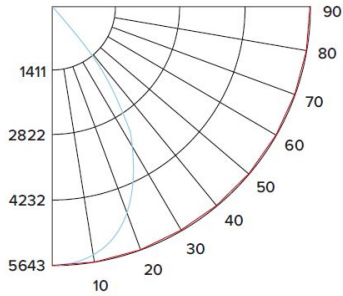

CANDLE POWER SUMMARY

Degrees Vertical	0°
0	5643
5	5576
15	5032
25	4098
35	2376
45	486
55	71
65	24
75	8
85	1
90	0

ILLUMINANCE AT A DISTANCE

Distance to Target Plane	Footcandles Beam Center	Beam Diameter
4'	353	5.2'
6'	157	7.9'
8'	88.2	10.5'
10'	56.4	13.1'