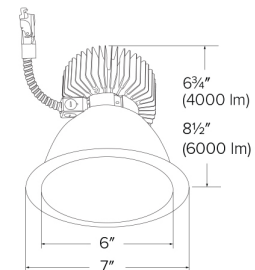

Dimensions