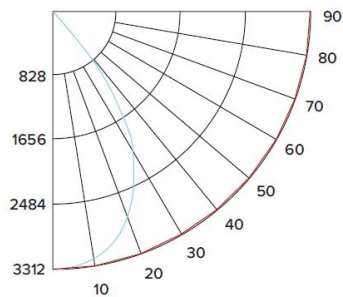

PHOTOMETRIC REPORT

Product #: E610L4030H
Wattage/Lumens: 35.6W/ 3393 Lm
Luminaire LPW: 95 Lm/W

CANDLE POWER SUMMARY

Degrees Vertical	0°
0	3312
5	3273
15	2954
25	2406
35	1394
45	285
55	42
65	14
75	5
85	0
90	0

ILLUMINANCE AT A DISTANCE

Distance to Target Plane	Footcandles Beam Center	Beam Diameter
4'	207	5.2'
6'	92.0	7.9'
8'	51.8	10.5'
10'	33.1	13.1'

ZONAL LUMEN SUMMARY

Zone	Lumens	% Luminaire
0-30°	2234.91	65.90
0-40°	3087.37	91.00
0-60°	3372.95	99.40
0-90°	3392.9	100.00