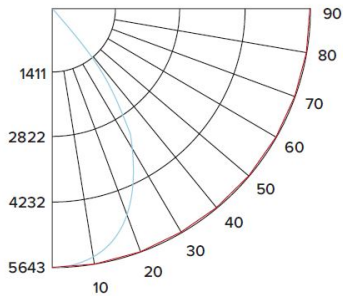

PHOTOMETRIC REPORT

Product #: E610L6030H
Wattage/Lumens: 70.3W/ 5780 Lm
Luminaire LPW: 82 Lm/W

CANDLE POWER SUMMARY

Degrees Vertical	0°
0	5643
5	5576
15	5032
25	4098
35	2376
45	486
55	71
65	24
75	8
85	1
90	0