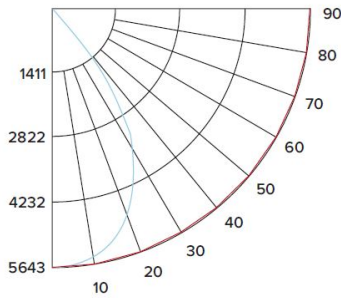

CANDLE POWER SUMMARY

Degrees Vertical	0°
0	5643
5	5576
15	5032
25	4098
35	2376
45	486
55	71
65	24
75	8
85	1
90	0

ILLUMINANCE AT A DISTANCE

Distance to Target Plane	Footcandles Beam Center	Beam Diameter
4'	353	5.2'
6'	157	7.9'
8'	88.2	10.5'
10'	56.4	13.1'