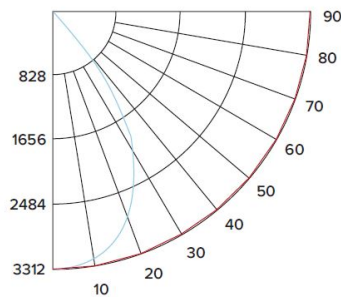

CANDLE POWER SUMMARY

Degrees Vertical	0°
0	5643
5	5576
15	5032
25	4098
35	2376
45	486
55	71
65	24
75	8
85	1
90	0

ILLUMINANCE AT A DISTANCE

Distance to Target Plane	Footcandles Beam Center	Beam Diameter
4'	353	5.2'
6'	157	7.9'
8'	88.2	10.5'
10'	56.4	13.1'

ZONAL LUMEN SUMMARY

Zone	Lumens	% Luminaire
0-30°	3807.57	65.90
0-40°	5259.9	91.00
0-60°	5746.44	99.40
0-90°	5780.42	100.00

LED Light Engine

Multiplier: 2700K (x 0.96), 3500K (x 1.04), 4000K (x 1.08), 5000K (x 1.12)

PHOTOMETRIC REPORT

Product #: E610L4030H
Wattage/Lumens: 35.6W/ 3393 Lm
Luminaire LPW: 95 Lm/W

CANDLE POWER SUMMARY

Degrees Vertical	0°
0	3312
5	3273
15	2954
25	2406
35	1394
45	285
55	42
65	14
75	5
85	0
90	0