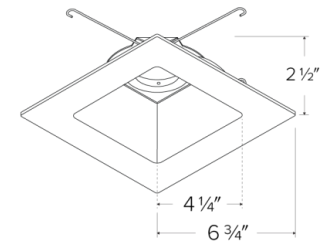

Dimensions

Product Number

Item	Description	Finish
ELK6829W	Square Adjustable Reflector	All White

Product Number Builder Example: ELK6829W

6" Pex™ Square Adj. Reflector Trim for Koto Module

Finish

ELK6829

W

BB All Black

H Haze with White Trim