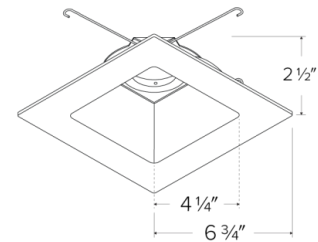

Dimensions

Product Numbers

Item	Description	Finish
ELK6829W	Square Adjustable Reflector	All White
ELK6829BB	Square Adjustable Reflector	All Black
ELK6829H	Square Adjustable Reflector	Haze with White Trim