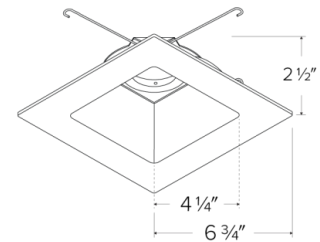

Dimensions

Product Numbers

Item	Description	Finish
ELK6829W	Square Adjustable Reflector	All White
ELK6829BB	Square Adjustable Reflector	All Black
ELK6829H	Square Adjustable Reflector	Haze with White Trim