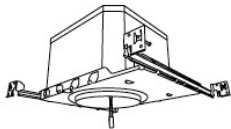

24V DC 2-Hour Shallow Fire Rated 6" ICA
New Construction Housing

CAT NO.	SPECIFICATIONS
E24V75FICAS	6 3/16" Height <i>*Requires 24V DC Transformer</i>