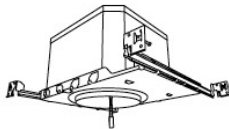

24V DC 2-Hour Shallow Fire Rated 6" ICA
New Construction Housing

CAT NO.	SPECIFICATIONS
E24V75FICAS	6 3/16" Height <i>*Requires 24V DC Transformer</i>