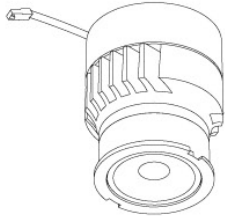

Compatible Products

For use with 6" Koto™ Twist-On Trims

Koto™ 24V DC LED Light Engine

24V DC Koto™ LED Light Engine

PRODUCT NUMBER BUILDER				
Koto™ LED Light Engine	Lumens	Color Temperature	Voltage	
ELK	____	____	____	

08 800 lm   27 2700K   -24 24V DC
30 3000K

*Standard module includes 38° installed with 25° & 60° field changeable lenses.

ACCESSORIES

Lens

Snout

1. EP731C 18° Lens   L50W White
   - EP732C 25° Lens   L50B Black
   - EP733C 38° Lens
   - EP734C 60° Lens
2. *EP732C, EP733C, EP734C Included with standard module

Secondary Optics

- L45 Hex Louver   L57 White Hex Louver
- L46 Linear Lens   L52 Blue Lens
- L47 Spread Louver   L53 Pink Shifter
- L49 Frosted Lens
- L51 Color Shifter