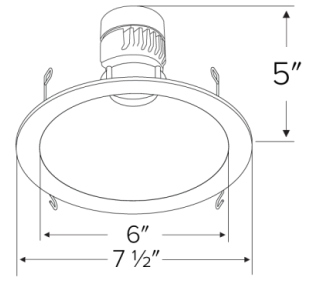

Product Number

Item	Finish
ELK6418BZ	All Bronze

Product Number Builder Example: **ELK6418W**

6" Pex™ Round Reflector Trim for Koto Module

Finish

ELK6418

- **W** All White
- **BB** All Black
- **BZ** All Bronze
- **H** Haze with White Trim