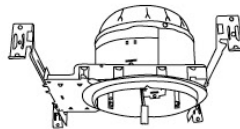

24V DC 6" Shallow ICA Housing
New Construction

CAT NO.	SPECIFICATIONS
E24V760ICA	5 1/2" Height
E24V760ICA-EM5	Battery Backup, 24W MAX. <i>*Requires 24V DC Transformer</i>