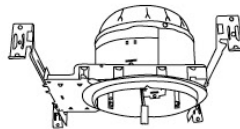

24V DC 6" Shallow ICA Housing
New Construction

CAT NO.	SPECIFICATIONS
E24V760ICA	5 1/2" Height
E24V760ICA-EM5	Battery Backup, 24W MAX. *Requires 24V DC Transformer