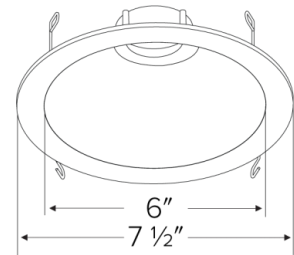

Dimensions

Product Numbers

Item	Finish
ELK6429W	All White
ELK6429BB	All Black
ELK6429BZ	All Bronze
ELK6429H	Haze with White Trim