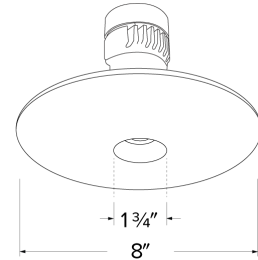

Features

- 6" Round Reflector
- Convenient twist-on design for ease of installation
- 25° tilt
- Lamp: Koto LED Module
- O.D.: 8"
- Pinhole Diameter: 1 3/4"

Technical Details

Construction: Diecast aluminum with a powder coated finish.

Lamp: Koto™ LED Module

Options

All White

Black w/White Trim Haze w/White Trim

Dimensions

Product Number

Item	Finish
ELK6427B	Black with White Trim

Product Number Builder Example: ELK6427W