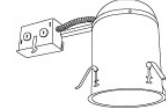

6" Airtight IC Universal Housing
Remodel

CAT NO.	SPECIFICATIONS
EL7ICA-G24	Lamp: 27W MAX.

CAT NO.	SPECIFICATIONS
R10H	Lamp: 150W MAX.

CAT NO.	SPECIFICATIONS
RR10H	Lamp: 150W MAX.