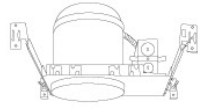

6" Airtight IC Universal Housing
New Construction

CAT NO.	SPECIFICATIONS
R10H	Lamp: 150W MAX.