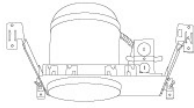

6" Airtight IC Housing with GU24 Base Socket
New Construction

CAT NO.	SPECIFICATIONS
EL7ICA-G24	Lamp: 27W MAX.