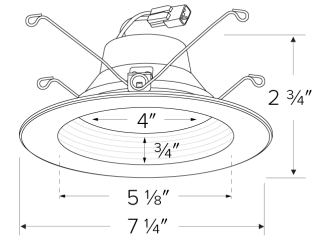

Dimensions

Technical Details

Optics: Soft white lens provides smooth lumen distribution.

Construction: For use in IC and Non-IC Housings. Spun Aluminum for greater heat dissipation. High quality powder coat finish preventing rust and paint cracking.

Installation: Quick connect for use with ELCO housings EL570ICA, EL570RICA, EL56FICA, EL560ICA, EL560RICA, EL770ICA, EL770RICA, EL760ICA, EL760RICA, EL76FICA. Can be used in IC and Non-IC Housings.

Electrical: Driver connects to 120V power supply. High Efficiency driver with a power factor > 0.9. Start time of less than .75 seconds.

LED Technology: Extremely accurate color rendering with 90+ CRI. Lumen Maintenance of 50,000 hours L70 Life based on LM80 standardized test results. Superior Thermal Management by utilizing integral heat sink. Instant On to Full Brightness. No LED pixelation.

Dimmability: Works with 120V Triac and ELV type dimmers. Dims down to 10%. For full list of dimmers refer to the Dimmer Compatibility List. Industry leading dimming. Dims smoothly with no hot spots or flickering.

Listings: cUL Listed for wet location. Title 24 JA8-2019 Compliant.

Product Numbers

Item	Lamp type	Lumens	CCT	Watts	Voltage	Dimming	Finish
EL670CT5W	LED	700 lm	2700K, 3000K, 3500K, 4000K, 5000K	10W	120V	Triac/ELV	All White