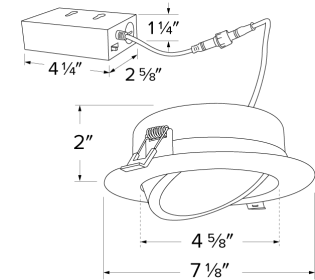

Dimensions

Technical Details

Optics: Polycarbonate lens diffuses light evenly throughout space with no LED pixelation.

Construction: IC rated driver and fixture are tested and approved for direct contact with insulation. Plenum rated cable connector to connect from module to remote driver box. Isolated driver integrated inside aluminum remote box with two knockouts with slots for pryout.

Installation: Designed for super shallow ceiling plenums without any housing. High strength steel spring clip for easy installation. Hole cut out template provided for accurate hole size for proper trim installation. Maximum hole size should not exceed 6 1/4" for this product. Suitable installation for t-grid and drop ceiling applications.

Electrical: Standard input wattage is 15W, 60 lumens per watt.

Dimmability: Works with 120V Triac/ELV type dimmers. Dims down to 10%. For full list of dimmers, refer to the Dimmer Compatibility List.

Listings: ETL Listed for Wet Locations. IC-Rated for direct contact with insulation.

Warranty: 5-year limited warranty.

Product Numbers

Item	Lamp type	Lumens	CCT	Watts	Voltage	Dimming	Finish
ERT613CT5W	LED	900 lm	2700K,	15W	120V	Triac/ELV	White
			3000K,				
			3500K,				
			4000K,				
			5000K				

Product Custom Image