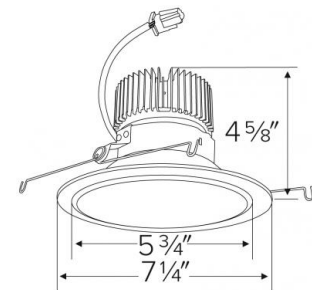

Specifications

Wattage	20.6W
Lumens	2000 lm
Color Temp.	SunsetK
Lamp Type	LED
Beam Angle	60°
CRI	93+
Wet Location	Listed

Options

Technical Details

Optics: Frosted polycarbonate module lens diffuses light evenly throughout while reducing glare with LED technology.

Trim Construction: Reflector is two piece trim for maximum color versatility. Design allows for minimal glare and a strong glare cut-off. Trim is constructed of metal for lasting durability.

Installation: Must be installed on a Cedar™ System frame with compatible lumen rating. Frames are available for New Construction and Remodel as IC or non-IC.

Listings: cUL Listed for Wet Location. RoHS Compliant. California Title 24 (JA8-2016-E).

Dimensions

Product Number Builder Example: E610C0827W2

ELCO 6" Reflector	Lumens	Color Temp.	Finish	Generation	Beam Angle
E610C					
	08 850 lm	27 2700K	W All White	2 Gen 2	60° lens
	12 1250 lm	30 3000K	BZ All Bronze	1 Gen 1	-F 38° lens
	16 1600 lm	35 3500K	B Black with White Trim		-N 24° lens
	20 2000 lm	40 4000K	C Chrome with White Trim		-S 15° lens
		50 5000K	H Haze with White Trim		
		SD Sunset ¹	G Gold with White Trim		