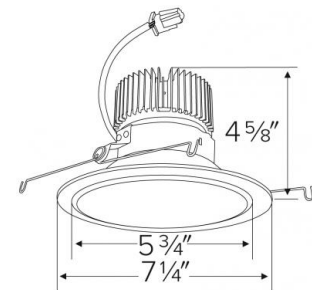

Specifications

Wattage	20.6W
Lumens	2000 lm
Color Temp.	5000K
Lamp Type	LED
Beam Angle	60°
CRI	93+
Wet Location	Listed

Options

Technical Details

Optics: Frosted polycarbonate module lens diffuses light evenly throughout while reducing glare with LED technology.

Trim Construction: Reflector is two piece trim for maximum color versatility. Design allows for minimal glare and a strong glare cut-off. Trim is constructed of metal for lasting durability.

Installation: Must be installed on a Cedar™ System frame with compatible lumen rating. Frames are available for New Construction and Remodel as IC or non-IC.

Listings: cUL Listed for Wet Location. RoHS Compliant. California Title 24 (JA8-2016-E).

Dimensions

Product Number Builder Example: E610C0827W2

ELCO 6" Reflector	Lumens	Color Temp.	Finish	Generation	Beam Angle
E610C					
	08 850 lm	27 2700K	W All White	2 Gen 2	60° lens
	12 1250 lm	30 3000K	BZ All Bronze	1 Gen 1	-F 38° lens
	16 1600 lm	35 3500K	B Black with White Trim		-N 24° lens
	20 2000 lm	40 4000K	C Chrome with White Trim		-S 15° lens
		50 5000K	H Haze with White Trim		
		SD Sunset ¹	G Gold with White Trim		