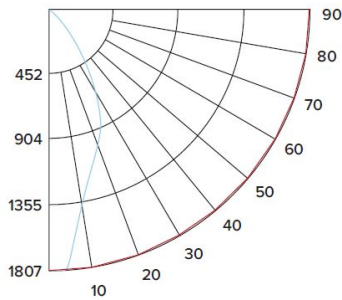

Product Number Builder Example: E610C0827W2

ELCO 6" Reflector	Lumens	Color Temp.	Finish	Generation	Beam Angle
E610C					
	08 850 lm	27 2700K	W All White	2 Gen 2	60° lens
	12 1250 lm	30 3000K	BZ All Bronze	1 Gen 1	-F 38° lens
	16 1600 lm	35 3500K	B Black with White Trim		-N 24° lens
	20 2000 lm	40 4000K	C Chrome with White Trim		-S 15° lens
		50 5000K	H Haze with White Trim		
		SD Sunset ¹	G Gold with White Trim		

¹ Sunset, Dim to Warm technology, automatically transitions from 3000K to 1800K when dimmed

LED Light Engine

Multiplier: 2700K (x 0.96), 3000K (x 1.04), 3500K (x 1.08), 4000K (x 1.12)

PHOTOMETRIC REPORT

Product #: E610C1230
Wattage/Lumens: 12.7W/ 1134 Lm
Luminaire LPW: 89 Lm/W

CANDLE POWER SUMMARY

Degrees Vertical	Candle Power
0°	1807
5°	1701
15°	1159
25°	911
35°	339
45°	25
55°	1
65°	1
75°	0
85°	0
90°	0

ILLUMINANCE AT A DISTANCE

Distance to Target Plane	Footcandles Beam Center	Beam Diameter
4'	113	3.8'
6'	50.2	5.6'
8'	28.2	7.5'
10'	18.1	9.4'

ZONAL LUMEN SUMMARY

Zone	Lumens	% Luminaire
0-30°	885.02	78.00
0-40°	1104.89	97.40
0-60°	1133.43	99.90
0-90°	1134.36	100.00

LED Light Engine

Multiplier: 3000K (x 1.04), 3500K (x 1.08), 4000K (x 1.12)