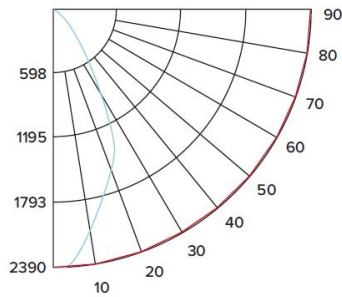

CANDLE POWER SUMMARY

Degrees Vertical	0°
0	1807
5	1701
15	1159
25	911
35	339
45	25
55	1
65	1
75	0
85	0
90	0

ILLUMINANCE AT A DISTANCE

Distance to Target Plane	Footcandles Beam Center	Beam Diameter
4'	113	3.8'
6'	50.2	5.6'
8'	28.2	7.5'
10'	18.1	9.4'

ZONAL LUMEN SUMMARY

Zone	Lumens	% Luminaire
0-30°	885.02	78.00
0-40°	1104.89	97.40
0-60°	1133.43	99.90
0-90°	1134.36	100.00

LED Light Engine

Multiplier: 3000K (x 1.04), 3500K (x 1.08), 4000K (x 1.12)

PHOTOMETRIC REPORT

Product #: E610C2027
Wattage/Lumens: 21.6W/ 1900 Lm
Luminaire LPW: 88 Lm/W

CANDLE POWER SUMMARY

Degrees Vertical	0°
0	2390
5	2338
15	1894
25	1519
35	648
45	59
55	2
65	1
75	0
85	0
90	0

ILLUMINANCE AT A DISTANCE