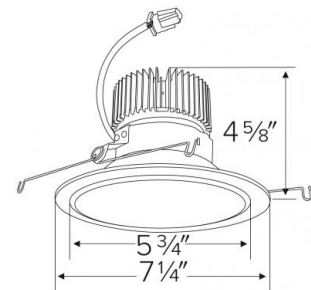

Technical Details

Optics: Frosted polycarbonate module lens diffuses light evenly throughout while reducing glare with LED technology.

Trim Construction: Reflector is two piece trim for maximum color versatility. Design allows for minimal glare and a strong glare cut-off. Trim is constructed of metal for lasting durability.

Listings: cUL Listed for Wet Location. RoHS Compliant. California Title 24 (JA8-2016-E).

Dimensions

Product Number Builder Example: E610C0827W2

ELCO 6" Reflector	Lumens	Color Temp.	Finish	Generation	Beam Angle
E610C					
	08 850 lm	27 2700K	W All White	2 Gen 2	60° lens
	12 1250 lm	30 3000K	BZ All Bronze	1 Gen 1	-F 38° lens
	16 1600 lm	35 3500K	B Black with White Trim		-N 24° lens
	20 2000 lm	40 4000K	C Chrome with White Trim		-S 15° lens
		50 5000K	H Haze with White Trim		
		SD Sunset ¹			