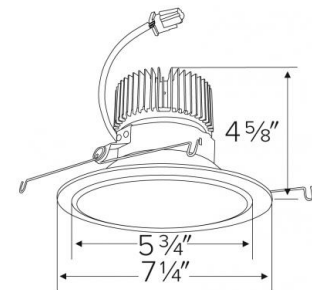

Technical Details

Optics: Frosted polycarbonate module lens diffuses light evenly throughout while reducing glare with LED technology.

Trim Construction: Reflector is two piece trim for maximum color versatility. Design allows for minimal glare and a strong glare cut-off. Trim is constructed of metal for lasting durability.

Listings: cUL Listed for Wet Location. RoHS Compliant. California Title 24 (JA8-2016-E).

Dimensions

Product Number Builder Example: E610C0827W2

ELCO 6" Reflector	Lumens	Color Temp.	Finish	Generation	Beam Angle
E610C					
	08 850 lm	27 2700K	W All White	2 Gen 2	60° lens
	12 1250 lm	30 3000K	BZ All Bronze	1 Gen 1	-F 38° lens
	16 1600 lm	35 3500K	B Black with White Trim		-N 24° lens
	20 2000 lm	40 4000K	C Chrome with White Trim		-S 15° lens
		50 5000K	H Haze with White Trim		
		SD Sunset ¹			