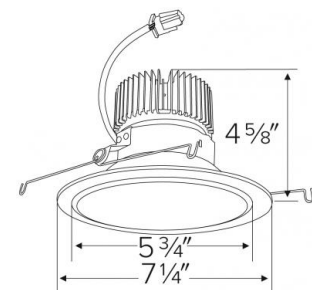

Gold w/White Trim

Technical Details

Optics: Frosted polycarbonate module lens diffuses light evenly throughout while reducing glare with LED technology.

Trim Construction: Reflector is two piece trim for maximum color versatility. Design allows for minimal glare and a strong glare cut-off. Trim is constructed of metal for lasting durability.

Listings: cUL Listed for Wet Location. RoHS Compliant. California Title 24 (JA8-2016-E).

Dimensions

Product Number Builder Example: E610C0827W2

ELCO 6" Reflector	Lumens	Color Temp.	Finish	Generation	Beam Angle
E610C					
	08 850 lm	27 2700K	W All White	2 Gen 2	60° lens
	12 1250 lm	30 3000K	BZ All Bronze	1 Gen 1	-F 38° lens
	16 1600 lm	35 3500K	B Black with White Trim		-N 24° lens
	20 2000 lm	40 4000K	C Chrome with White Trim		-S 15° lens
		50 5000K	H Haze with White Trim		
		SD Sunset ¹	G Gold with White Trim		