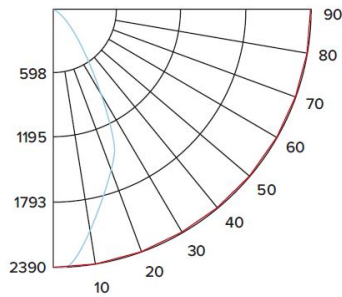

CANDLE POWER SUMMARY

Degrees Vertical	0°
0	1807
5	1701
15	1159
25	911
35	339
45	25
55	1
65	1
75	0
85	0
90	0

ILLUMINANCE AT A DISTANCE

Distance to Target Plane	Footcandles Beam Center	Beam Diameter
4'	113	3.8'
6'	50.2	5.6'
8'	28.2	7.5'
10'	18.1	9.4'

ZONAL LUMEN SUMMARY

Zone	Lumens	% Luminaire
0-30°	885.02	78.00
0-40°	1104.89	97.40
0-60°	1133.43	99.90
0-90°	1134.36	100.00

LED Light Engine

Multiplier: 3000K (x 1.04), 3500K (x 1.08), 4000K (x 1.12)

PHOTOMETRIC REPORT

Product #: E610C2027
 Wattage/Lumens: 21.6W/ 1900 Lm
 Luminaire LPW: 88 Lm/W

CANDLE POWER SUMMARY

Degrees Vertical	0°
0	2390
5	2338
15	1894
25	1519
35	648
45	59
55	2
65	1
75	0
85	0
90	0

ILLUMINANCE AT A DISTANCE