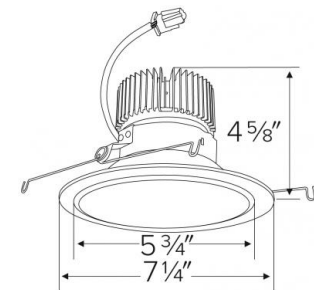

Gold w/White Trim

Technical Details

Optics: Frosted polycarbonate module lens diffuses light evenly throughout while reducing glare with LED technology.

Trim Construction: Reflector is two piece trim for maximum color versatility. Design allows for minimal glare and a strong glare cut-off. Trim is constructed of metal for lasting durability.

Listings: cUL Listed for Wet Location. RoHS Compliant. California Title 24 (JA8-2016-E).

Dimensions

Product Number Builder Example: E610C0827W2

ELCO 6" Reflector	Lumens	Color Temp.	Finish	Generation	Beam Angle
E610C					
	08 850 lm	27 2700K	W All White	2 Gen 2	60° lens
	12 1250 lm	30 3000K	BZ All Bronze	1 Gen 1	-F 38° lens
	16 1600 lm	35 3500K	B Black with White Trim		-N 24° lens
	20 2000 lm	40 4000K	C Chrome with White Trim		-S 15° lens
		50 5000K	H Haze with White Trim		
		SD Sunset ¹	G Gold with White Trim		