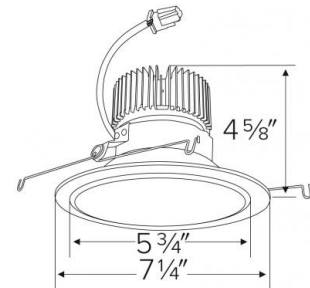

Technical Details

Optics: Frosted polycarbonate module lens diffuses light evenly throughout while reducing glare with LED technology.

Trim Construction: Reflector is two piece trim for maximum color versatility. Design allows for minimal glare and a strong glare cut-off. Trim is constructed of metal for lasting durability.

Listings: cUL Listed for Wet Location. RoHS Compliant. California Title 24 (JA8-2016-E).

Dimensions

Product Number Builder Example: E610C0827W2

ELCO 6" Reflector	Lumens	Color Temp.	Finish	Generation	Beam Angle
E610C					
	08 850 lm	27 2700K	W All White	2 Gen 2	60° lens
	12 1250 lm	30 3000K	BZ All Bronze	1 Gen 1	-F 38° lens
	16 1600 lm	35 3500K	B Black with White Trim		-N 24° lens
	20 2000 lm	40 4000K	C Chrome with White Trim		-S 15° lens
		50 5000K	H Haze with White Trim		
		SD Sunset ¹			