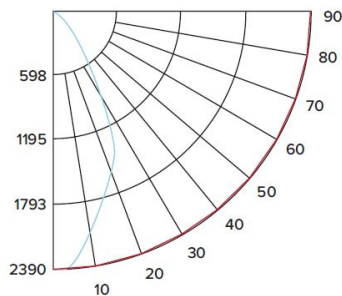

CANDLE POWER SUMMARY

Degrees Vertical	0°
0	1807
5	1701
15	1159
25	911
35	339
45	25
55	1
65	1
75	0
85	0
90	0

ILLUMINANCE AT A DISTANCE

Distance to Target Plane	Footcandles Beam Center	Beam Diameter
4'	113	3.8'
6'	50.2	5.6'
8'	28.2	7.5'
10'	18.1	9.4'

ZONAL LUMEN SUMMARY

Zone	Lumens	% Luminaire
0-30°	885.02	78.00
0-40°	1104.89	97.40
0-60°	1133.43	99.90
0-90°	1134.36	100.00

LED Light Engine

Multiplier: 3000K (x 1.04), 3500K (x 1.08), 4000K (x 1.12)

PHOTOMETRIC REPORT

Product #: E610C2027
Wattage/Lumens: 21.6W/ 1900 Lm
Luminaire LPW: 88 Lm/W

CANDLE POWER SUMMARY

Degrees Vertical	0°
0	2390
5	2338
15	1894
25	1519
35	648
45	59
55	2
65	1
75	0
85	0
90	0

ILLUMINANCE AT A DISTANCE