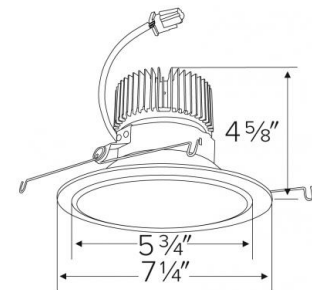

Specifications

Wattage	18W
Lumens	1600 lm
Color Temp.	SunsetK
Lamp Type	LED
Beam Angle	60°
CRI	93+
Wet Location	Listed

Options

All White

Haze w/White Trim

Chrome w/White Trim

All Bronze

Black w/White Trim

Technical Details

Optics: Frosted polycarbonate module lens diffuses light evenly throughout while reducing glare with LED technology.

Trim Construction: Reflector is two piece trim for maximum color versatility. Design allows for minimal glare and a strong glare cut-off. Trim is constructed of metal for lasting durability.

Listings: cUL Listed for Wet Location. RoHS Compliant. California Title 24 (JA8-2016-E).

Dimensions

Product Number Builder Example: E610C0827W2

ELCO 6" Reflector	Lumens	Color Temp.	Finish	Generation	Beam Angle
E610C					
	08 850 lm	27 2700K	W All White	2 Gen 2	60° lens
	12 1250 lm	30 3000K	BZ All Bronze	1 Gen 1	-F 38° lens
	16 1600 lm	35 3500K	B Black with White Trim		-N 24° lens
	20 2000 lm	40 4000K	C Chrome with White Trim		-S 15° lens
		50 5000K	H Haze with White Trim		
		SD Sunset ¹			