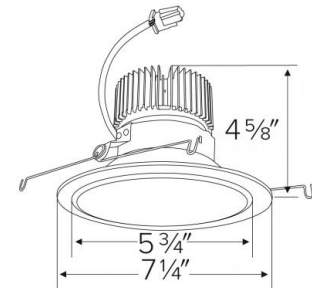

Specifications

Wattage	18W
Lumens	1600 lm
Color Temp.	SunsetK
Lamp Type	LED
Beam Angle	60°
CRI	93+
Wet Location	Listed

Options

All White

Haze w/White Trim

Chrome w/White Trim

All Bronze

Black w/White Trim

Technical Details

Optics: Frosted polycarbonate module lens diffuses light evenly throughout while reducing glare with LED technology.

Trim Construction: Reflector is two piece trim for maximum color versatility. Design allows for minimal glare and a strong glare cut-off. Trim is constructed of metal for lasting durability.

Listings: cUL Listed for Wet Location. RoHS Compliant. California Title 24 (JA8-2016-E).

Dimensions

Product Number Builder Example: E610C0827W2

ELCO 6" Reflector	Lumens	Color Temp.	Finish	Generation	Beam Angle
E610C					
	08 850 lm	27 2700K	W All White	2 Gen 2	60° lens
	12 1250 lm	30 3000K	BZ All Bronze	1 Gen 1	-F 38° lens
	16 1600 lm	35 3500K	B Black with White Trim		-N 24° lens
	20 2000 lm	40 4000K	C Chrome with White Trim		-S 15° lens
		50 5000K	H Haze with White Trim		
		SD Sunset ¹			