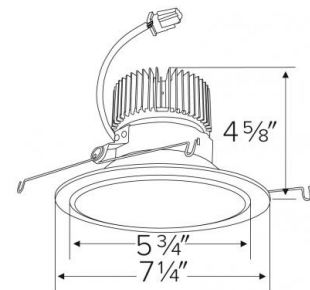

Technical Details

Optics: Frosted polycarbonate module lens diffuses light evenly throughout while reducing glare with LED technology.

Trim Construction: Reflector is two piece trim for maximum color versatility. Design allows for minimal glare and a strong glare cut-off. Trim is constructed of metal for lasting durability.

Listings: cUL Listed for Wet Location. RoHS Compliant. California Title 24 (JA8-2016-E).

Dimensions

Product Number Builder Example: E610C0827W2

ELCO 6" Reflector	Lumens	Color Temp.	Finish	Generation	Beam Angle
E610C					
	08 850 lm	27 2700K	W All White	2 Gen 2	60° lens
	12 1250 lm	30 3000K	BZ All Bronze	1 Gen 1	-F 38° lens
	16 1600 lm	35 3500K	B Black with White Trim		-N 24° lens
	20 2000 lm	40 4000K	C Chrome with White Trim		-S 15° lens
		50 5000K	H Haze with White Trim		
		SD Sunset ¹			