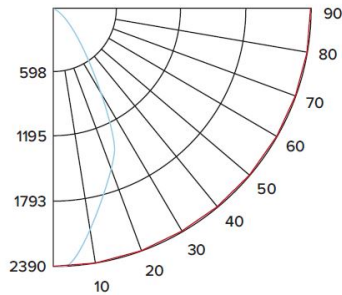

CANDLE POWER SUMMARY

Degrees Vertical	Candle Power
0°	1807
5°	1701
15°	1159
25°	911
35°	339
45°	25
55°	1
65°	1
75°	0
85°	0
90°	0

ILLUMINANCE AT A DISTANCE

Distance to Target Plane	Footcandles Beam Center	Beam Diameter
4'	113	3.8'
6'	50.2	5.6'
8'	28.2	7.5'
10'	18.1	9.4'

ZONAL LUMEN SUMMARY

Zone	Lumens	% Luminaire
0-30°	885.02	78.00
0-40°	1104.89	97.40
0-60°	1133.43	99.90
0-90°	1134.36	100.00

LED Light Engine

Multiplier: 3000K (x 1.04), 3500K (x 1.08), 4000K (x 1.12)

PHOTOMETRIC REPORT

Product #: E610C2027
 Wattage/Lumens: 21.6W/ 1900 Lm
 Luminaire LPW: 88 Lm/W

CANDLE POWER SUMMARY

Degrees Vertical	Candle Power
0°	2390
5°	2338
15°	1894
25°	1519
35°	648
45°	59
55°	2
65°	1
75°	0
85°	0
90°	0