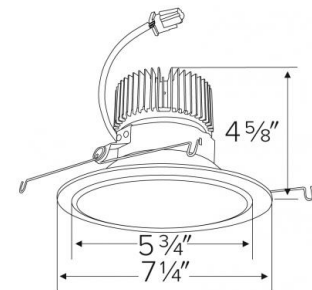

Specifications

Wattage	18W
Lumens	1600 lm
Color Temp.	5000K
Lamp Type	LED
Beam Angle	60°
CRI	93+
Wet Location	Listed

Options

All White

Haze w/White Trim

Chrome w/White Trim

All Bronze

Black w/White Trim

Gold w/White Trim

Technical Details

Optics: Frosted polycarbonate module lens diffuses light evenly throughout while reducing glare with LED technology.

Trim Construction: Reflector is two piece trim for maximum color versatility. Design allows for minimal glare and a strong glare cut-off. Trim is constructed of metal for lasting durability.

Listings: cUL Listed for Wet Location. RoHS Compliant. California Title 24 (JA8-2016-E).

Dimensions

Product Number Builder Example: E610C0827W2

ELCO 6" Reflector	Lumens	Color Temp.	Finish	Generation	Beam Angle
E610C					
	08 850 lm	27 2700K	W All White	2 Gen 2	60° lens
	12 1250 lm	30 3000K	BZ All Bronze	1 Gen 1	-F 38° lens
	16 1600 lm	35 3500K	B Black with White Trim		-N 24° lens
	20 2000 lm	40 4000K	C Chrome with White Trim		-S 15° lens
		50 5000K	H Haze with White Trim		
		SD Sunset ¹	G Gold with White Trim		