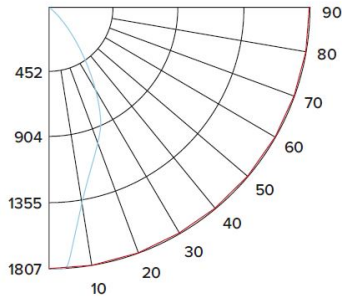

Product Number Builder Example: E610C0827W2

ELCO 6" Reflector	Lumens	Color Temp.	Finish	Generation	Beam Angle
E610C					
	08 850 lm	27 2700K	W All White	2 Gen 2	60° lens
	12 1250 lm	30 3000K	BZ All Bronze	1 Gen 1	-F 38° lens
	16 1600 lm	35 3500K	B Black with White Trim		-N 24° lens
	20 2000 lm	40 4000K	C Chrome with White Trim		-S 15° lens
		50 5000K	H Haze with White Trim		
		SD Sunset ¹	G Gold with White Trim		

¹ Sunset, Dim to Warm technology, automatically transitions from 3000K to 1800K when dimmed

LED Light Engine

Multiplier: 2700K (x 0.96), 3000K (x 1.04), 3500K (x 1.08), 4000K (x 1.12)

PHOTOMETRIC REPORT

Product #: E610C1230
Wattage/Lumens: 12.7W/ 1134 Lm
Luminaire LPW: 89 Lm/W

CANDLE POWER SUMMARY

Degrees Vertical	Candle Power
0°	1807
5°	1701
15°	1159
25°	911
35°	339
45°	25
55°	1
65°	1
75°	0
85°	0
90°	0

ILLUMINANCE AT A DISTANCE

Distance to Target Plane	Footcandles Beam Center	Beam Diameter
4'	113	3.8'
6'	50.2	5.6'
8'	28.2	7.5'
10'	18.1	9.4'

ZONAL LUMEN SUMMARY

Zone	Lumens	% Luminaire
0-30°	885.02	78.00
0-40°	1104.89	97.40
0-60°	1133.43	99.90
0-90°	1134.36	100.00

LED Light Engine

Multiplier: 3000K (x 1.04), 3500K (x 1.08), 4000K (x 1.12)