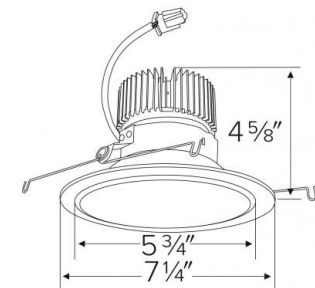

Gold w/White Trim

Technical Details

Optics: Frosted polycarbonate module lens diffuses light evenly throughout while reducing glare with LED technology.

Trim Construction: Reflector is two piece trim for maximum color versatility. Design allows for minimal glare and a strong glare cut-off. Trim is constructed of metal for lasting durability.

Listings: cUL Listed for Wet Location. RoHS Compliant. California Title 24 (JA8-2016-E).

Dimensions

Product Number Builder Example: E610C0827W2

ELCO 6" Reflector	Lumens	Color Temp.	Finish	Generation	Beam Angle
E610C					
	08 850 lm	27 2700K	W All White	2 Gen 2	60° lens
	12 1250 lm	30 3000K	BZ All Bronze	1 Gen 1	-F 38° lens
	16 1600 lm	35 3500K	B Black with White Trim		-N 24° lens
	20 2000 lm	40 4000K	C Chrome with White Trim		-S 15° lens
		50 5000K	H Haze with White Trim		
		SD Sunset ¹	G Gold with White Trim		