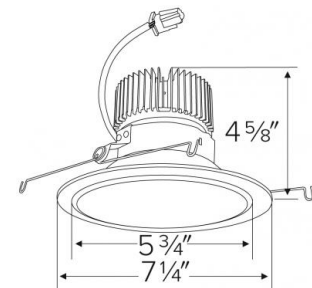

Technical Details

Optics: Frosted polycarbonate module lens diffuses light evenly throughout while reducing glare with LED technology.

Trim Construction: Reflector is two piece trim for maximum color versatility. Design allows for minimal glare and a strong glare cut-off. Trim is constructed of metal for lasting durability.

Listings: cUL Listed for Wet Location. RoHS Compliant. California Title 24 (JA8-2016-E).

Dimensions

Product Number Builder Example: E610C0827W2

ELCO 6" Reflector	Lumens	Color Temp.	Finish	Generation	Beam Angle
E610C					
	08 850 lm	27 2700K	W All White	2 Gen 2	60° lens
	12 1250 lm	30 3000K	BZ All Bronze	1 Gen 1	-F 38° lens
	16 1600 lm	35 3500K	B Black with White Trim		-N 24° lens
	20 2000 lm	40 4000K	C Chrome with White Trim		-S 15° lens
		50 5000K	H Haze with White Trim		
		SD Sunset ¹			