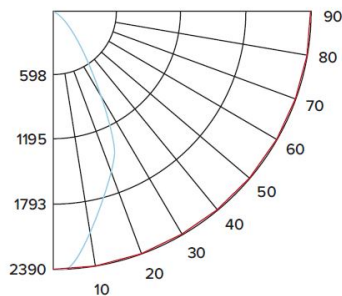

CANDLE POWER SUMMARY

Degrees Vertical	0°
0	1807
5	1701
15	1159
25	911
35	339
45	25
55	1
65	1
75	0
85	0
90	0

ILLUMINANCE AT A DISTANCE

Distance to Target Plane	Footcandles Beam Center	Beam Diameter
4'	113	3.8'
6'	50.2	5.6'
8'	28.2	7.5'
10'	18.1	9.4'

ZONAL LUMEN SUMMARY

Zone	Lumens	% Luminaire
0-30°	885.02	78.00
0-40°	1104.89	97.40
0-60°	1133.43	99.90
0-90°	1134.36	100.00

LED Light Engine

Multiplier: 3000K (x 1.04), 3500K (x 1.08), 4000K (x 1.12)

PHOTOMETRIC REPORT

Product #: E610C2027
 Wattage/Lumens: 21.6W/ 1900 Lm
 Luminaire LPW: 88 Lm/W

CANDLE POWER SUMMARY

Degrees Vertical	0°
0	2390
5	2338
15	1894
25	1519
35	648
45	59
55	2
65	1
75	0
85	0
90	0

ILLUMINANCE AT A DISTANCE