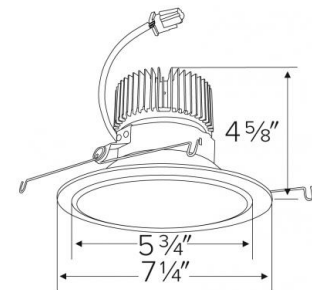

Specifications

Wattage	12.88W
Lumens	1250 lm
Color Temp.	SunsetK
Lamp Type	LED
Beam Angle	60°
CRI	93+
Wet Location	Listed

Options

All White

Haze w/White Trim

Chrome w/White Trim

All Bronze

Black w/White Trim

Technical Details

Optics: Frosted polycarbonate module lens diffuses light evenly throughout while reducing glare with LED technology.

Trim Construction: Reflector is two piece trim for maximum color versatility. Design allows for minimal glare and a strong glare cut-off. Trim is constructed of metal for lasting durability.

Listings: cUL Listed for Wet Location. RoHS Compliant. California Title 24 (JA8-2016-E).

Dimensions

Product Number Builder Example: E610C0827W2

ELCO 6" Reflector	Lumens	Color Temp.	Finish	Generation	Beam Angle
E610C					
	08 850 lm	27 2700K	W All White	2 Gen 2	60° lens
	12 1250 lm	30 3000K	BZ All Bronze	1 Gen 1	-F 38° lens
	16 1600 lm	35 3500K	B Black with White Trim		-N 24° lens
	20 2000 lm	40 4000K	C Chrome with White Trim		-S 15° lens
		50 5000K	H Haze with White Trim		
		SD Sunset ¹			