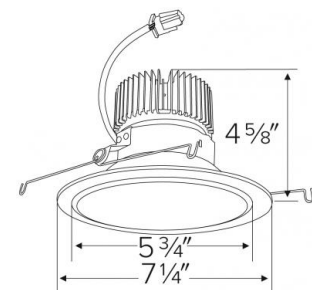

Specifications

Wattage	12.88W
Lumens	1250 lm
Color Temp.	5000K
Lamp Type	LED
Beam Angle	60°
CRI	93+
Wet Location	Listed

Options

All White

Haze w/White Trim

Chrome w/White Trim

All Bronze

Black w/White Trim

Gold w/White Trim

Technical Details

Optics: Frosted polycarbonate module lens diffuses light evenly throughout while reducing glare with LED technology.

Trim Construction: Reflector is two piece trim for maximum color versatility. Design allows for minimal glare and a strong glare cut-off. Trim is constructed of metal for lasting durability.

Listings: cUL Listed for Wet Location. RoHS Compliant. California Title 24 (JA8-2016-E).

Dimensions

Product Number Builder Example: E610C0827W2

ELCO 6" Reflector	Lumens	Color Temp.	Finish	Generation	Beam Angle
E610C					
	08 850 lm	27 2700K	W All White	2 Gen 2	60° lens
	12 1250 lm	30 3000K	BZ All Bronze	1 Gen 1	-F 38° lens
	16 1600 lm	35 3500K	B Black with White Trim		-N 24° lens
	20 2000 lm	40 4000K	C Chrome with White Trim		-S 15° lens
		50 5000K	H Haze with White Trim		
		SD Sunset ¹	G Gold with White Trim		