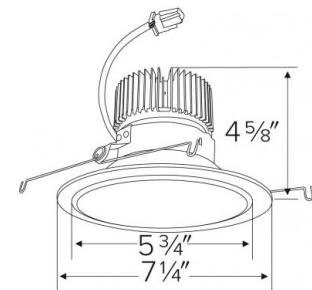

Specifications

Wattage	12.88W
Lumens	1250 lm
Color Temp.	3500K
Lamp Type	LED
Beam Angle	60°
CRI	93+
Wet Location	Listed

Options

All White

Haze w/White Trim

Chrome w/White Trim

All Bronze

Black w/White Trim

Gold w/White Trim

Technical Details

Optics: Frosted polycarbonate module lens diffuses light evenly throughout while reducing glare with LED technology.

Trim Construction: Reflector is two piece trim for maximum color versatility. Design allows for minimal glare and a strong glare cut-off. Trim is constructed of metal for lasting durability.

Listings: cUL Listed for Wet Location. RoHS Compliant. California Title 24 (JA8-2016-E).

Dimensions

Product Number Builder Example: E610C0827W2

ELCO 6" Reflector	Lumens	Color Temp.	Finish	Generation	Beam Angle
E610C					
	08 850 lm	27 2700K	W All White	2 Gen 2	60° lens
	12 1250 lm	30 3000K	BZ All Bronze	1 Gen 1	-F 38° lens
	16 1600 lm	35 3500K	B Black with White Trim		-N 24° lens
	20 2000 lm	40 4000K	C Chrome with White Trim		-S 15° lens
		50 5000K	H Haze with White Trim		
		SD Sunset ¹	G Gold with White Trim		