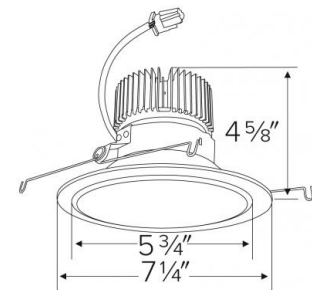

Gold w/White Trim

Technical Details

Optics: Frosted polycarbonate module lens diffuses light evenly throughout while reducing glare with LED technology.

Trim Construction: Reflector is two piece trim for maximum color versatility. Design allows for minimal glare and a strong glare cut-off. Trim is constructed of metal for lasting durability.

Listings: cUL Listed for Wet Location. RoHS Compliant. California Title 24 (JA8-2016-E).

Dimensions

Product Number Builder Example: E610C0827W2

ELCO 6" Reflector	Lumens	Color Temp.	Finish	Generation	Beam Angle
E610C					
	08 850 lm	27 2700K	W All White	2 Gen 2	60° lens
	12 1250 lm	30 3000K	BZ All Bronze	1 Gen 1	-F 38° lens
	16 1600 lm	35 3500K	B Black with White Trim		-N 24° lens
	20 2000 lm	40 4000K	C Chrome with White Trim		-S 15° lens
		50 5000K	H Haze with White Trim		
		SD Sunset ¹	G Gold with White Trim		