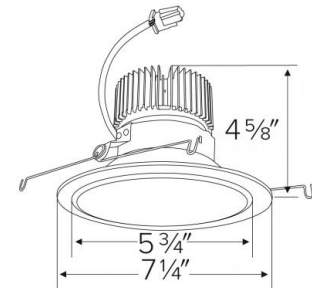

Technical Details

Optics: Frosted polycarbonate module lens diffuses light evenly throughout while reducing glare with LED technology.

Trim Construction: Reflector is two piece trim for maximum color versatility. Design allows for minimal glare and a strong glare cut-off. Trim is constructed of metal for lasting durability.

Listings: cUL Listed for Wet Location. RoHS Compliant. California Title 24 (JA8-2016-E).

Dimensions

Product Number Builder Example: E610C0827W2

ELCO 6" Reflector	Lumens	Color Temp.	Finish	Generation	Beam Angle
E610C					
	08 850 lm	27 2700K	W All White	2 Gen 2	60° lens
	12 1250 lm	30 3000K	BZ All Bronze	1 Gen 1	-F 38° lens
	16 1600 lm	35 3500K	B Black with White Trim		-N 24° lens
	20 2000 lm	40 4000K	C Chrome with White Trim		-S 15° lens
		50 5000K	H Haze with White Trim		
		SD Sunset ¹			