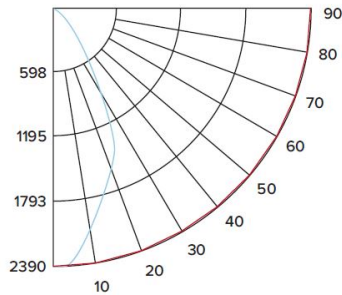

PHOTOMETRIC REPORT

Product #: E610C2027
Wattage/Lumens: 21.6W/ 1900 Lm
Luminaire LPW: 88 Lm/W

CANDLE POWER SUMMARY

Degrees Vertical	Candle Power
0°	2390
5°	2338
15°	1894
25°	1519
35°	648
45°	59
55°	2
65°	1
75°	0
85°	0
90°	0

ILLUMINANCE AT A DISTANCE

Distance to Target Plane	Footcandles Beam Center	Beam Diameter
4'	149	4.5'
6'	66.4	6.8'
8'	37.3	9.1'
10'	23.9	11.3'

ZONAL LUMEN SUMMARY

Zone	Lumens	% Luminaire
0-30°	1424.84	75.00
0-40°	1832.83	96.50
0-60°	1898.59	99.90
0-90°	1900.02	100.00