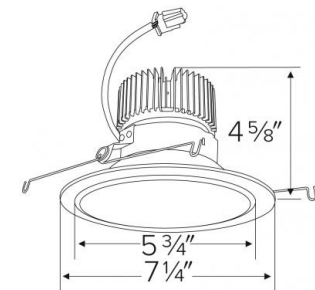

Technical Details

Optics: Frosted polycarbonate module lens diffuses light evenly throughout while reducing glare with LED technology.

Trim Construction: Reflector is two piece trim for maximum color versatility. Design allows for minimal glare and a strong glare cut-off. Trim is constructed of metal for lasting durability.

Listings: cUL Listed for Wet Location. RoHS Compliant. California Title 24 (JA8-2016-E).

Dimensions

Product Number Builder Example: E610C0827W2

ELCO 6" Reflector	Lumens	Color Temp.	Finish	Generation	Beam Angle
E610C					
	08 850 lm	27 2700K	W All White	2 Gen 2	60° lens
	12 1250 lm	30 3000K	BZ All Bronze	1 Gen 1	-F 38° lens
	16 1600 lm	35 3500K	B Black with White Trim		-N 24° lens
	20 2000 lm	40 4000K	C Chrome with White Trim		-S 15° lens
		50 5000K	H Haze with White Trim		
		SD Sunset ¹			