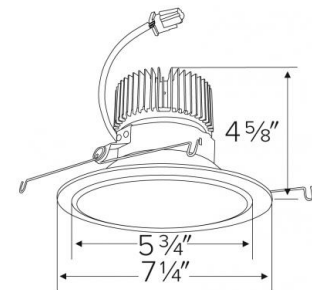

Specifications

Wattage	8.76W
Lumens	850 lm
Color Temp.	SunsetK
Lamp Type	LED
Beam Angle	60°
CRI	93+
Wet Location	Listed

Options

All White

Haze w/White Trim

Chrome w/White Trim

All Bronze

Black w/White Trim

Technical Details

Optics: Frosted polycarbonate module lens diffuses light evenly throughout while reducing glare with LED technology.

Trim Construction: Reflector is two piece trim for maximum color versatility. Design allows for minimal glare and a strong glare cut-off. Trim is constructed of metal for lasting durability.

Listings: cUL Listed for Wet Location. RoHS Compliant. California Title 24 (JA8-2016-E).

Dimensions

Product Number Builder Example: E610C0827W2

ELCO 6" Reflector	Lumens	Color Temp.	Finish	Generation	Beam Angle
E610C					
	08 850 lm	27 2700K	W All White	2 Gen 2	60° lens
	12 1250 lm	30 3000K	BZ All Bronze	1 Gen 1	-F 38° lens
	16 1600 lm	35 3500K	B Black with White Trim		-N 24° lens
	20 2000 lm	40 4000K	C Chrome with White Trim		-S 15° lens
		50 5000K	H Haze with White Trim		
		SD Sunset ¹			