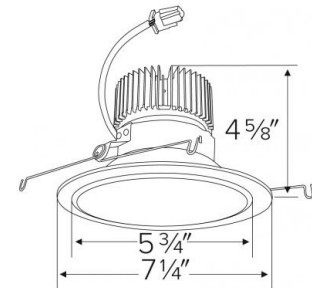

Specifications

Wattage	8.76W
Lumens	850 lm
Color Temp.	SunsetK
Lamp Type	LED
Beam Angle	60°
CRI	93+
Wet Location	Listed

Options

Technical Details

Optics: Frosted polycarbonate module lens diffuses light evenly throughout while reducing glare with LED technology.

Trim Construction: Reflector is two piece trim for maximum color versatility. Design allows for minimal glare and a strong glare cut-off. Trim is constructed of metal for lasting durability.

Installation: Must be installed on a Cedar™ System frame with compatible lumen rating. Frames are available for New Construction and Remodel as IC or non-IC.

Listings: cUL Listed for Wet Location. RoHS Compliant. California Title 24 (JA8-2016-E).

Dimensions

Product Number Builder Example: E610C0827W2

ELCO 6" Reflector	Lumens	Color Temp.	Finish	Generation	Beam Angle
E610C					
	08 850 lm	27 2700K	W All White	2 Gen 2	60° lens
	12 1250 lm	30 3000K	BZ All Bronze	1 Gen 1	-F 38° lens
	16 1600 lm	35 3500K	B Black with White Trim		-N 24° lens
	20 2000 lm	40 4000K	C Chrome with White Trim		-S 15° lens
		50 5000K	H Haze with White Trim		
		SD Sunset ¹	G Gold with White Trim		