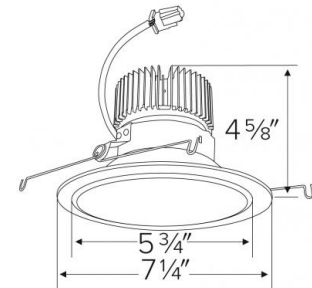

Specifications

Wattage	8.76W
Lumens	850 lm
Color Temp.	SunsetK
Lamp Type	LED
Beam Angle	60°
CRI	93+
Wet Location	Listed

Options

All White

Haze w/White Trim

Chrome w/White Trim

All Bronze

Black w/White Trim

Gold w/White Trim

Technical Details

Optics: Frosted polycarbonate module lens diffuses light evenly throughout while reducing glare with LED technology.

Trim Construction: Reflector is two piece trim for maximum color versatility. Design allows for minimal glare and a strong glare cut-off. Trim is constructed of metal for lasting durability.

Listings: cUL Listed for Wet Location. RoHS Compliant. California Title 24 (JA8-2016-E).

Dimensions

Product Number Builder Example: E610C0827W2

ELCO 6" Reflector	Lumens	Color Temp.	Finish	Generation	Beam Angle
E610C					
	08 850 lm	27 2700K	W All White	2 Gen 2	60° lens
	12 1250 lm	30 3000K	BZ All Bronze	1 Gen 1	-F 38° lens
	16 1600 lm	35 3500K	B Black with White Trim		-N 24° lens
	20 2000 lm	40 4000K	C Chrome with White Trim		-S 15° lens
		50 5000K	H Haze with White Trim		
		SD Sunset ¹	G Gold with White Trim		