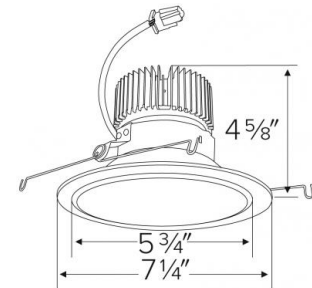

Specifications

Wattage	8.76W
Lumens	850 lm
Color Temp.	5000K
Lamp Type	LED
Beam Angle	60°
CRI	93+
Wet Location	Listed

Options

Technical Details

Optics: Frosted polycarbonate module lens diffuses light evenly throughout while reducing glare with LED technology.

Trim Construction: Reflector is two piece trim for maximum color versatility. Design allows for minimal glare and a strong glare cut-off. Trim is constructed of metal for lasting durability.

Installation: Must be installed on a Cedar™ System frame with compatible lumen rating. Frames are available for New Construction and Remodel as IC or non-IC.

Listings: cUL Listed for Wet Location. RoHS Compliant. California Title 24 (JA8-2016-E).

Dimensions

Product Number Builder Example: E610C0827W2

ELCO 6" Reflector	Lumens	Color Temp.	Finish	Generation	Beam Angle
E610C					
	08 850 lm	27 2700K	W All White	2 Gen 2	60° lens
	12 1250 lm	30 3000K	BZ All Bronze	1 Gen 1	-F 38° lens
	16 1600 lm	35 3500K	B Black with White Trim		-N 24° lens
	20 2000 lm	40 4000K	C Chrome with White Trim		-S 15° lens
		50 5000K	H Haze with White Trim		
		SD Sunset ¹	G Gold with White Trim		