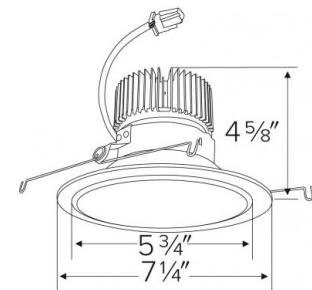

Specifications

Wattage	8.76W
Lumens	850 lm
Color Temp.	5000K
Lamp Type	LED
Beam Angle	60°
CRI	93+
Wet Location	Listed

Options

All White

Haze w/White Trim

Chrome w/White Trim

All Bronze

Black w/White Trim

Gold w/White Trim

Technical Details

Optics: Frosted polycarbonate module lens diffuses light evenly throughout while reducing glare with LED technology.

Trim Construction: Reflector is two piece trim for maximum color versatility. Design allows for minimal glare and a strong glare cut-off. Trim is constructed of metal for lasting durability.

Listings: cUL Listed for Wet Location. RoHS Compliant. California Title 24 (JA8-2016-E).

Dimensions

Product Number Builder Example: E610C0827W2

ELCO 6" Reflector	Lumens	Color Temp.	Finish	Generation	Beam Angle
E610C					
	08 850 lm	27 2700K	W All White	2 Gen 2	60° lens
	12 1250 lm	30 3000K	BZ All Bronze	1 Gen 1	-F 38° lens
	16 1600 lm	35 3500K	B Black with White Trim		-N 24° lens
	20 2000 lm	40 4000K	C Chrome with White Trim		-S 15° lens
		50 5000K	H Haze with White Trim		
		SD Sunset ¹	G Gold with White Trim		