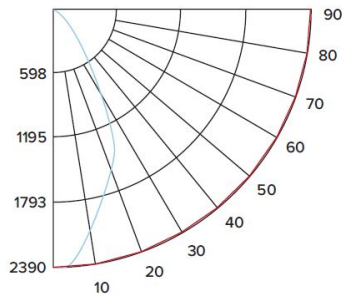

PHOTOMETRIC REPORT

Product #: E610C2027
Wattage/Lumens: 21.6W/ 1900 Lm
Luminaire LPW: 88 Lm/W

CANDLE POWER SUMMARY

Degrees Vertical	0°
0	2390
5	2338
15	1894
25	1519
35	648
45	59
55	2
65	1
75	0
85	0
90	0

ILLUMINANCE AT A DISTANCE

Distance to Target Plane	Footcandles Beam Center	Beam Diameter
4'	149	4.5'
6'	66.4	6.8'
8'	37.3	9.1'
10'	23.9	11.3'

ZONAL LUMEN SUMMARY

Zone	Lumens	% Luminaire
0-30°	1424.84	75.00
0-40°	1832.83	96.50
0-60°	1898.59	99.90
0-90°	1900.02	100.00